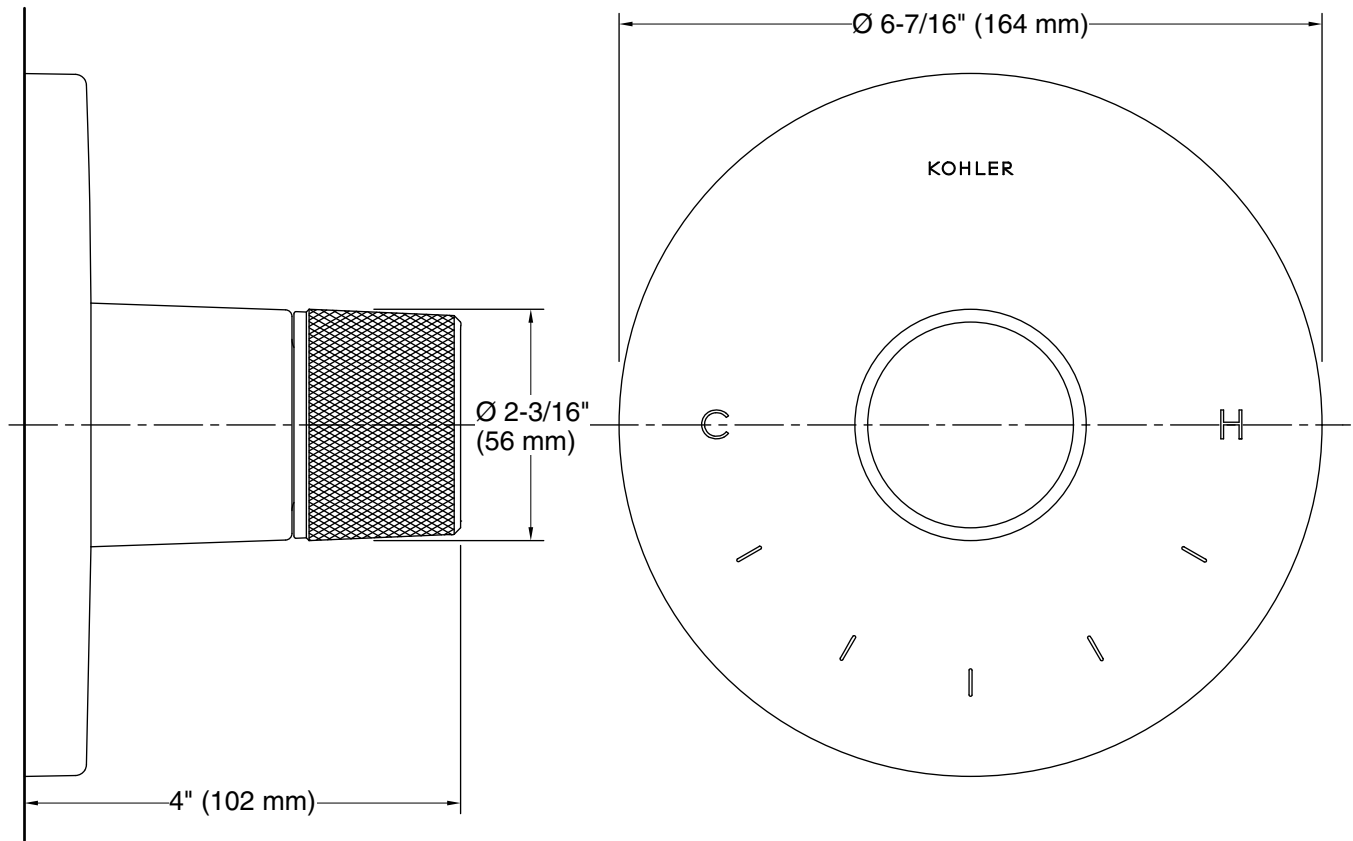

Installation

- Patented K-joint installation technology ensures consistent trim appearance, regardless of variability in valve rough-in

Codes/Standards

ASME A112.18.1/CSA B125.1

KOHLER® Faucet Lifetime Limited Warranty

Technical Information

All product dimensions are nominal.

Drain included: No

Notes

Install this product according to the installation instructions.